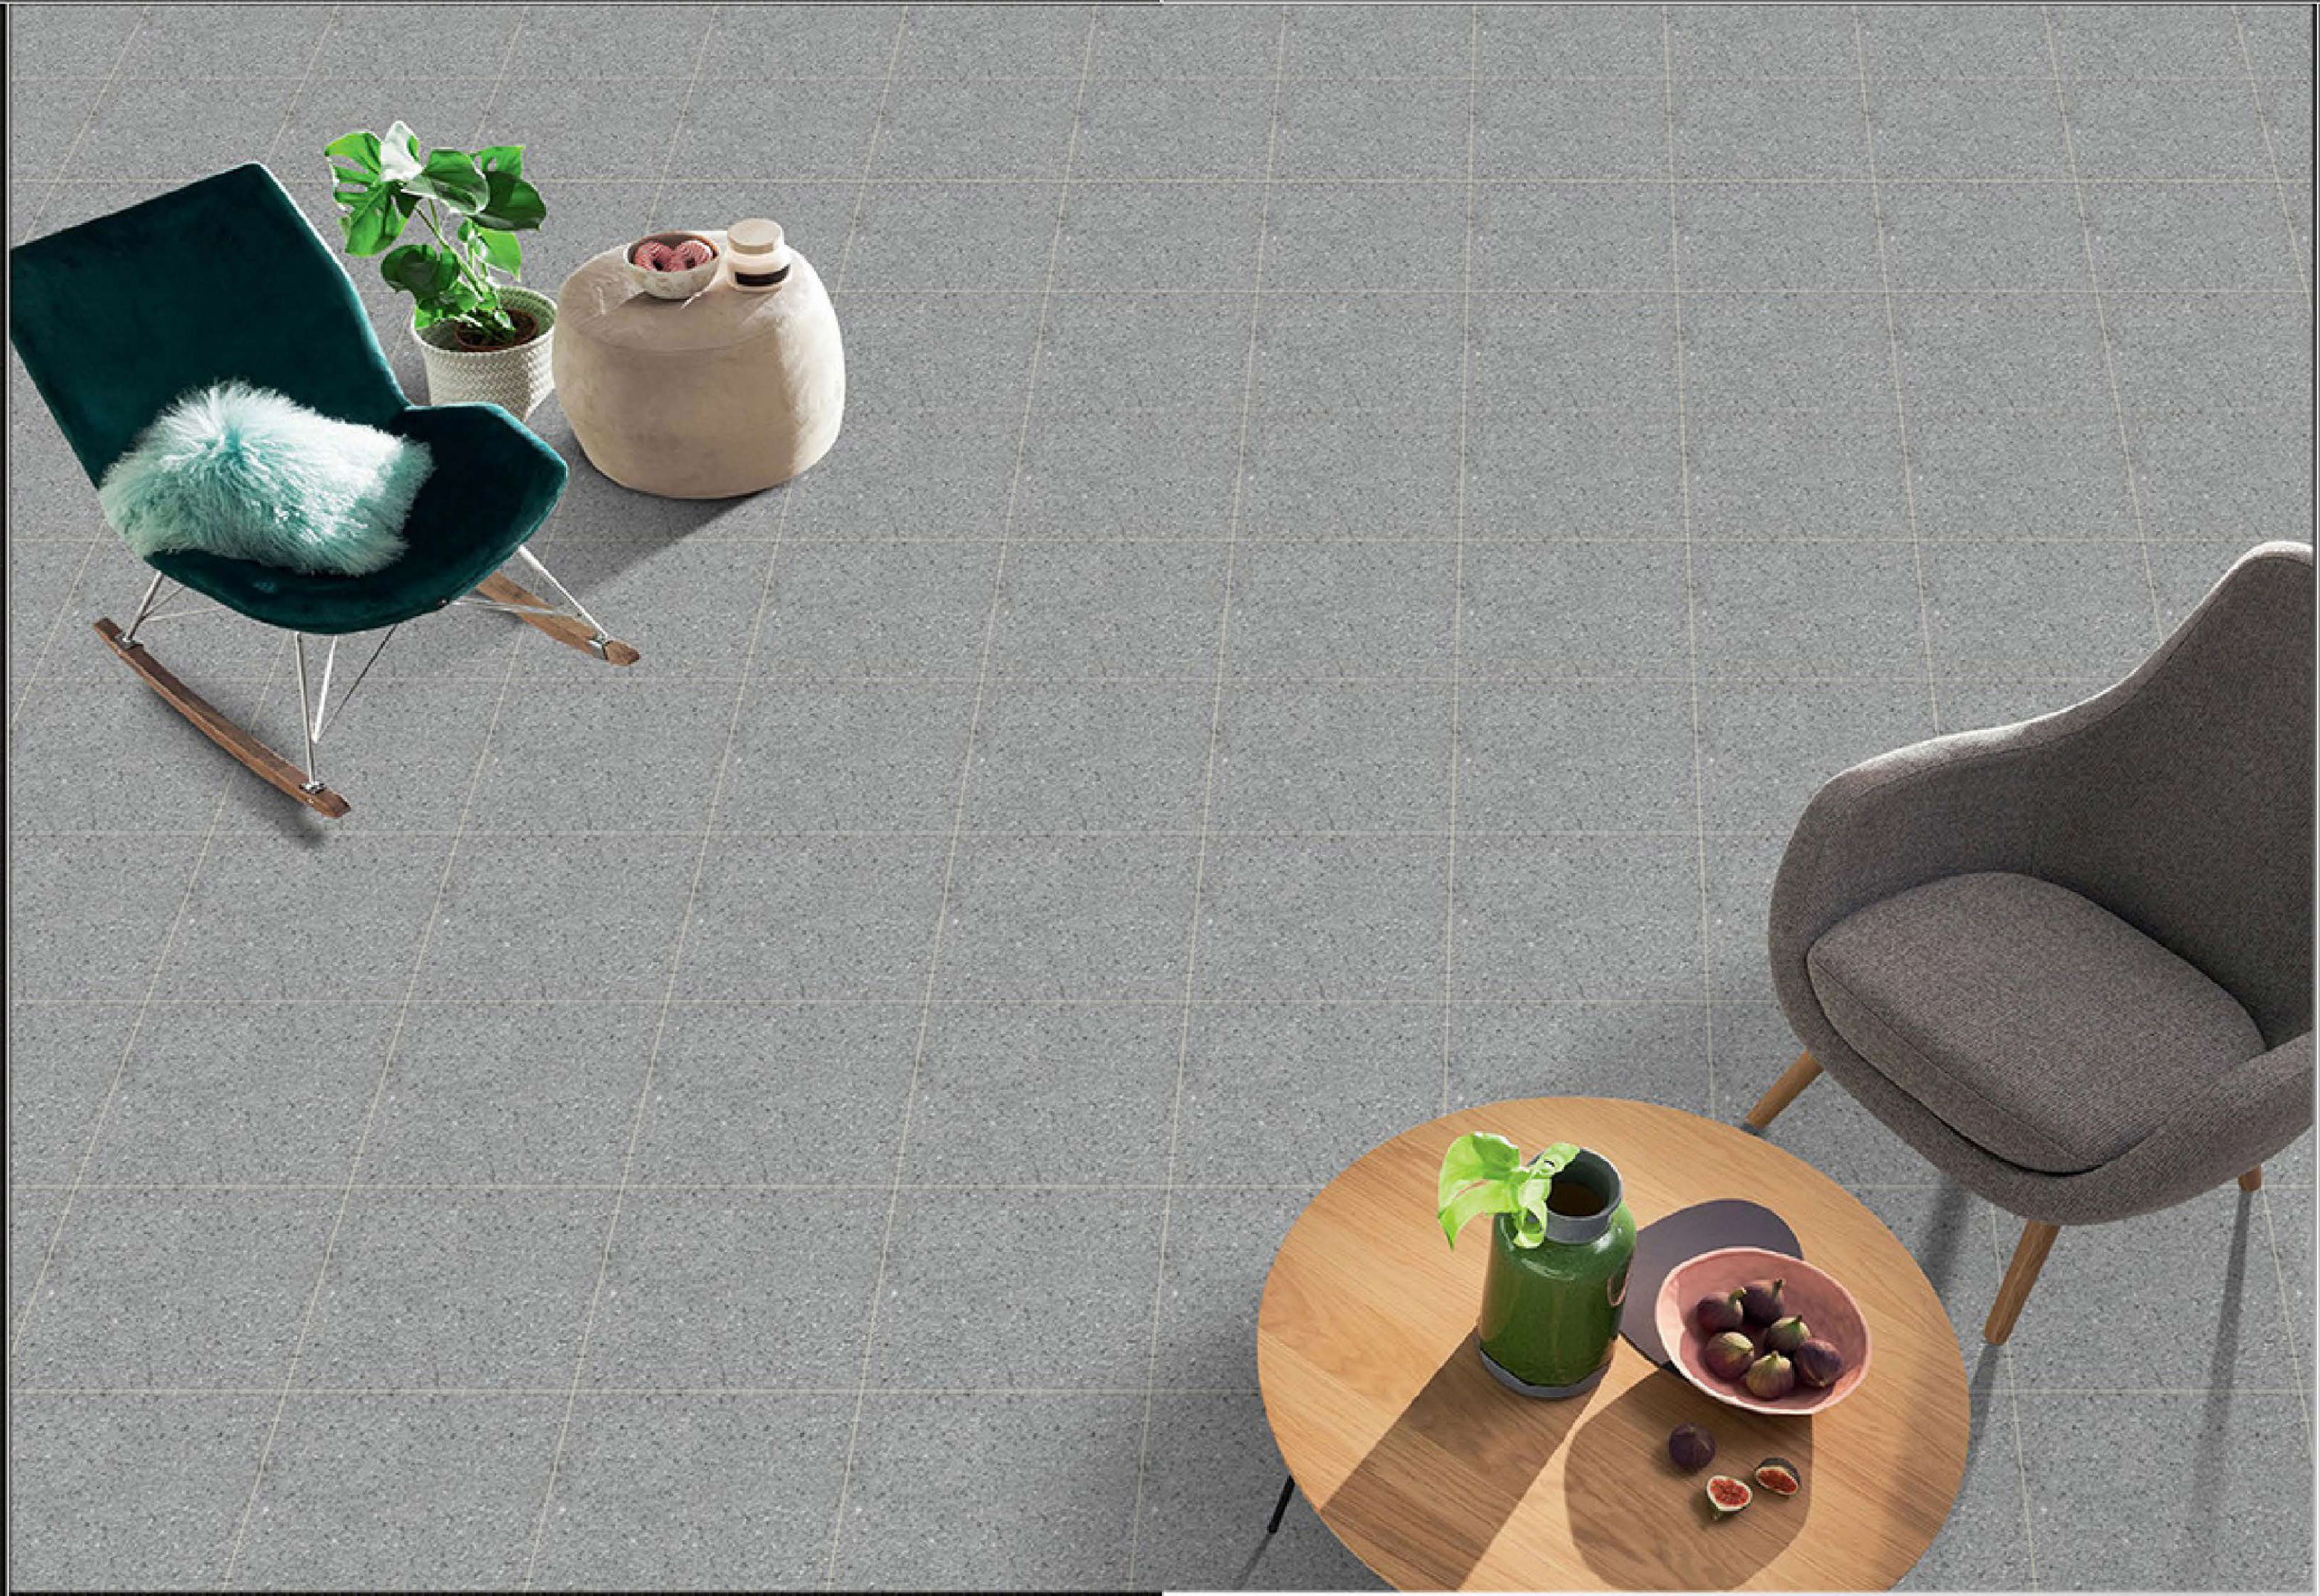

5801

5802

5803

5804

400x
400mm

HEAVY DUTY
DIGITAL
PARKING TILES

12MM
THICKNESS

400x
400mm