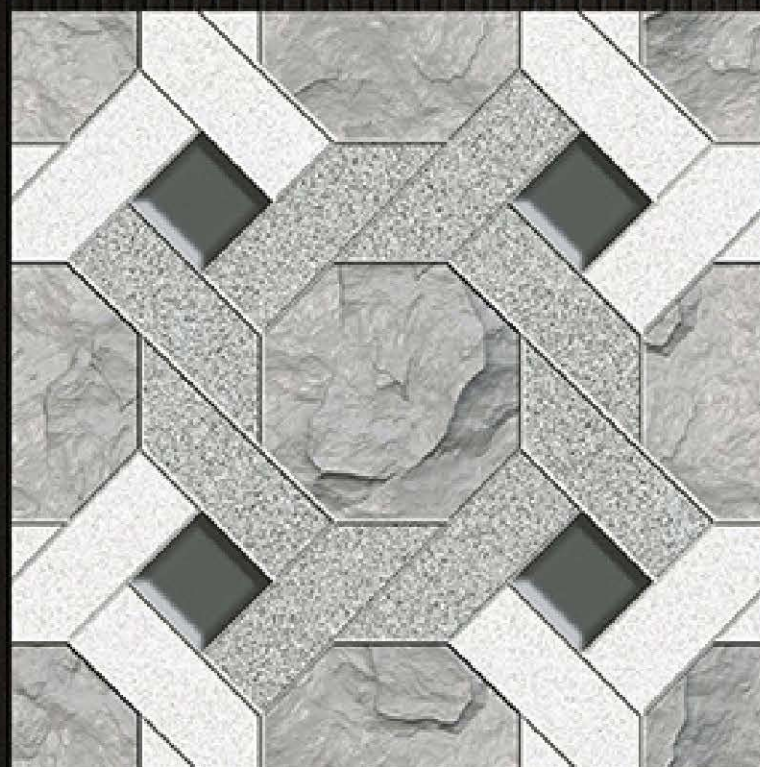

400x
400mm

HEAVY DUTY
DIGITAL
PARKING TILES

12MM
THICKNESS

PUNCH SERIES

PUNCH SERIES

6009

6010

6011