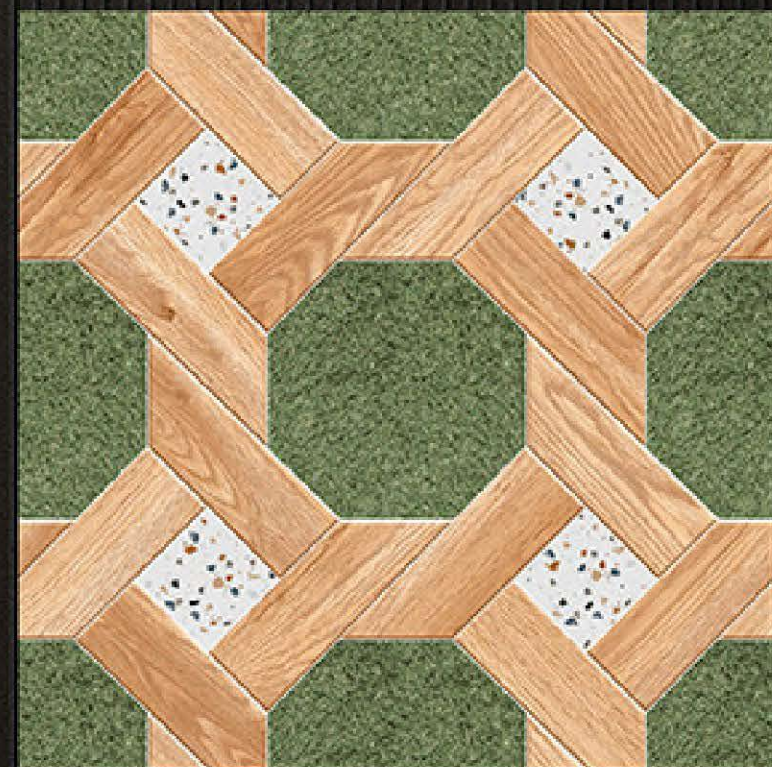

HEAVY DUTY
DIGITAL
PARKING TILES

12MM
THICKNESS

PUNCH SERIES

6005

6006

6007

6008

PUNCH SERIES