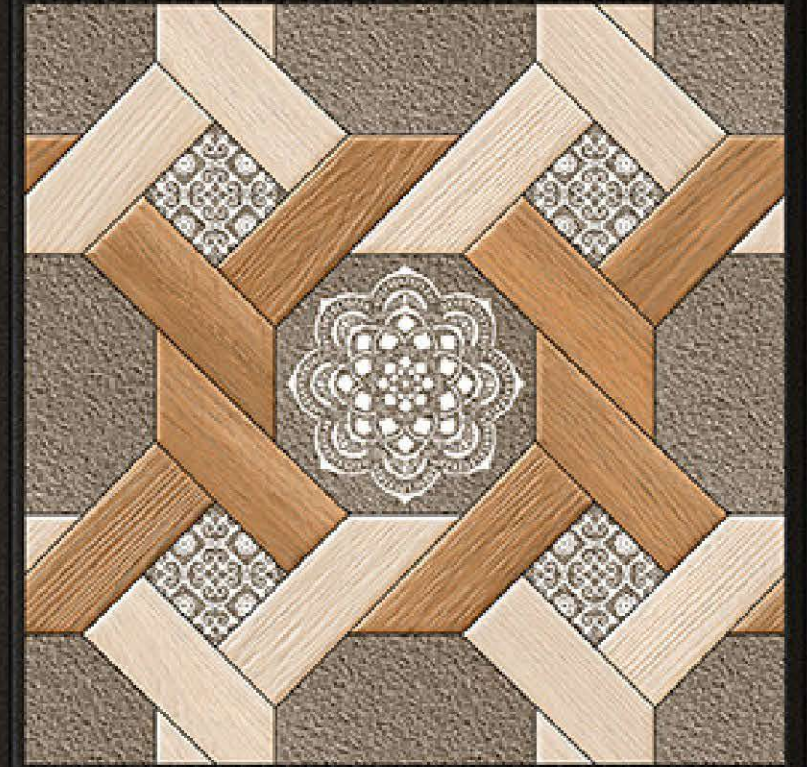

12MM
THICKNESS

PUNCH SERIES

PUNCH SERIES

6001

6002

6003

6004

400x
400mm