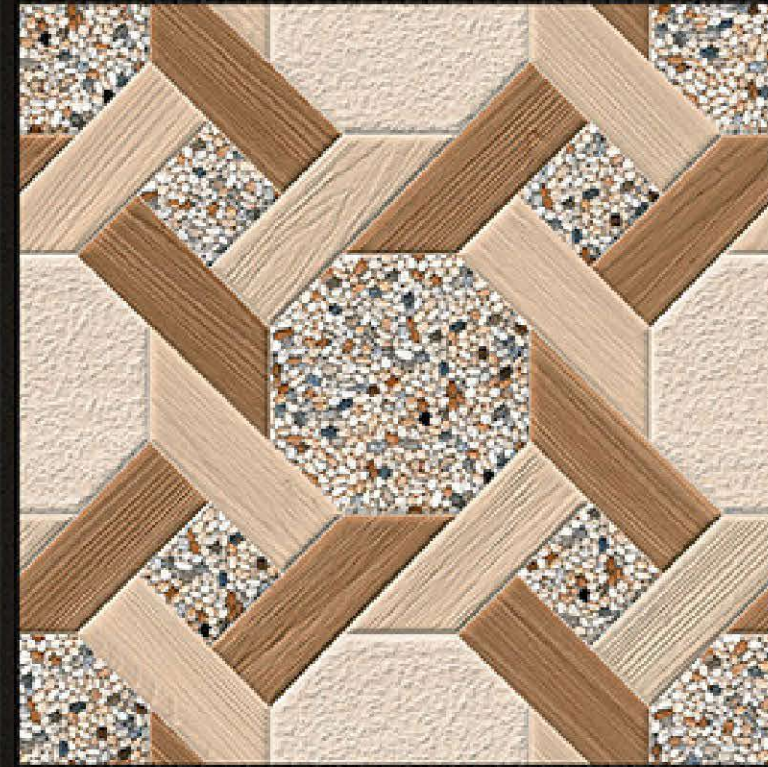

12MM
THICKNESS

PUNCH SERIES

PUNCH SERIES

6001

6002

6003

6004

400x
400mm