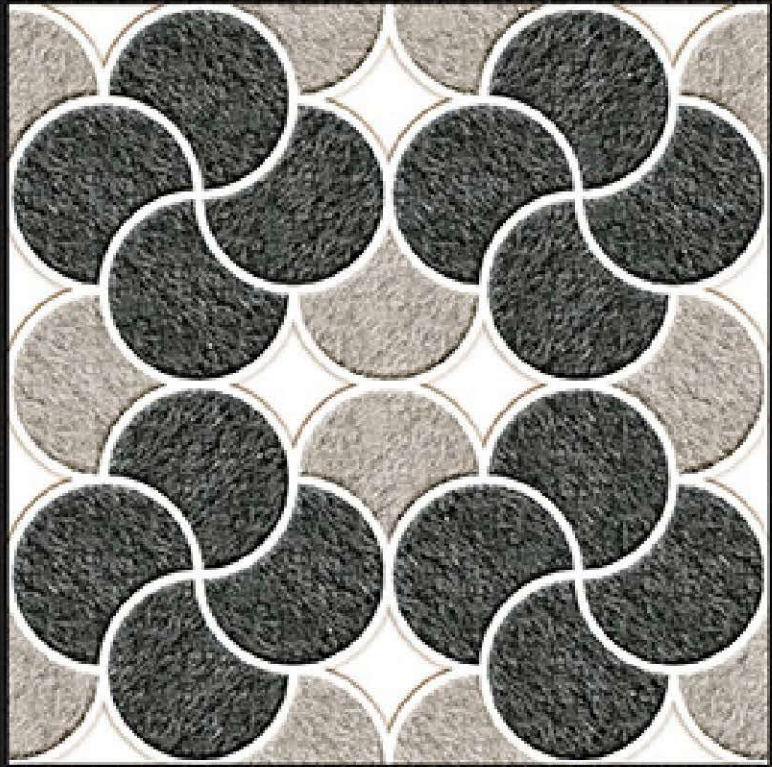

400x
400mm

HEAVY DUTY
DIGITAL
PARKING TILES

12MM
THICKNESS

PUNCH SERIES

5905