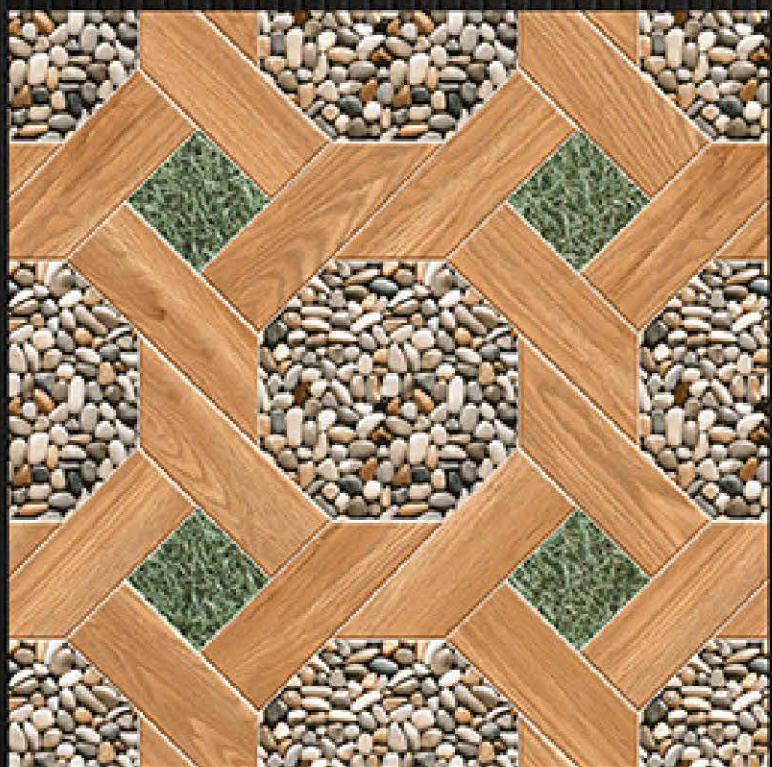

HEAVY DUTY
DIGITAL
PARKING TILES

12MM
THICKNESS

PUNCH SERIES

6005

6006

6007

6008

PUNCH SERIES