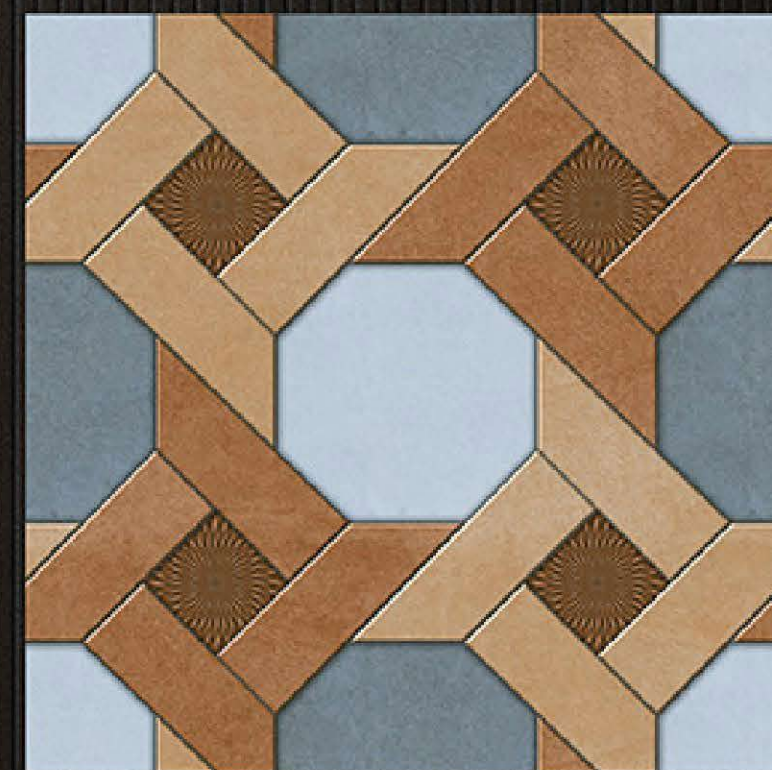

400x
400mm

HEAVY DUTY
DIGITAL
PARKING TILES

12MM
THICKNESS

PUNCH SERIES

PUNCH SERIES

6009

6010

6011