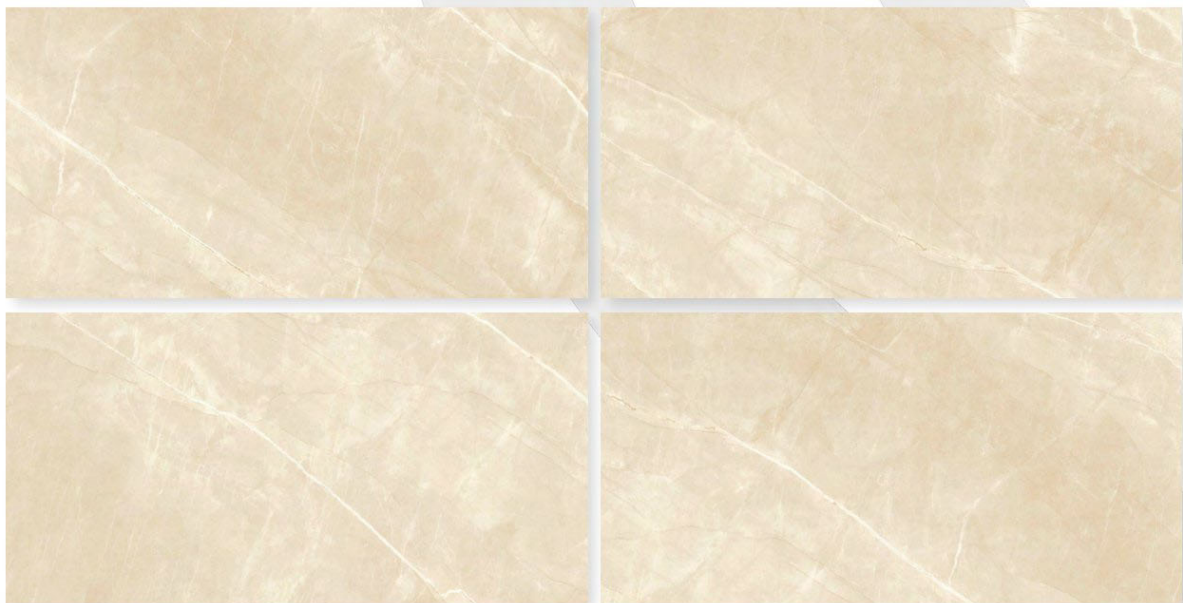

Cerapoint

●● International

a **Point** to make your dream **Home**

**600X
1200MM**

GLOSSY
COLLECTION

ARMANI BEIGE

ARMANI BEIGE

Size
600 X 1200 MM