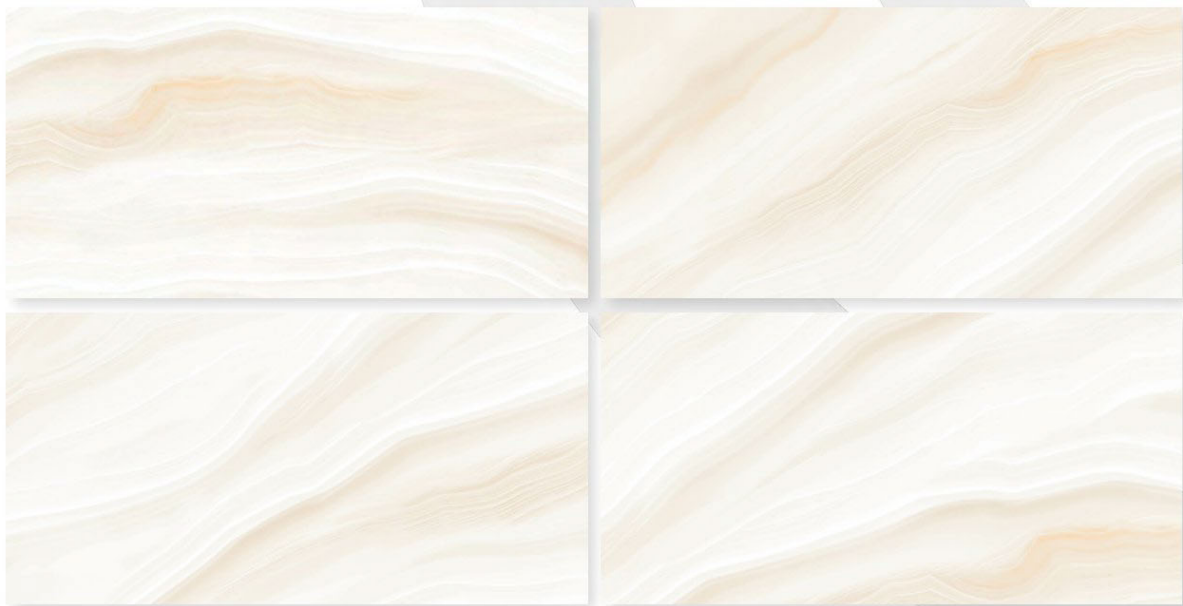

AUSTIN CREMA

Size
600 X 1200 MM

Finish
Glossy

Thickness
9MM

Random
5