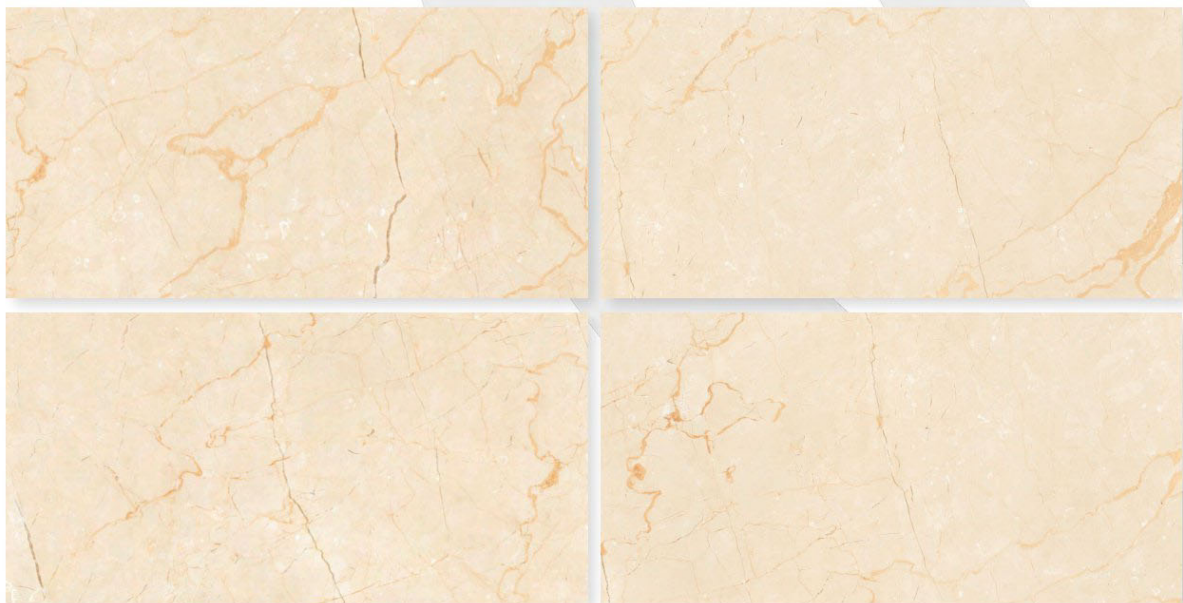

AXIS GOLD

Size
600 X 1200 MM

Finish
Glossy

Thickness
9MM

Random
5

BROSS IVORY

BROSS IVORY

Size
600 X 1200 MM