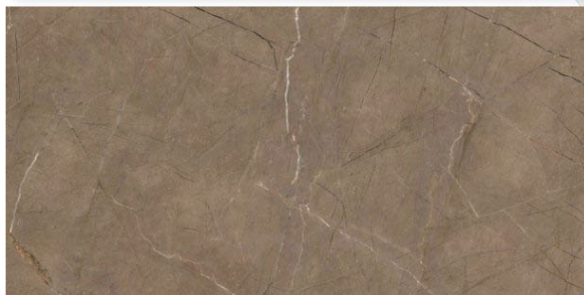

BURBERRY BROWN

Size
600 X 1200 MM

Finish
Glossy

Thickness
9MM

Random
5