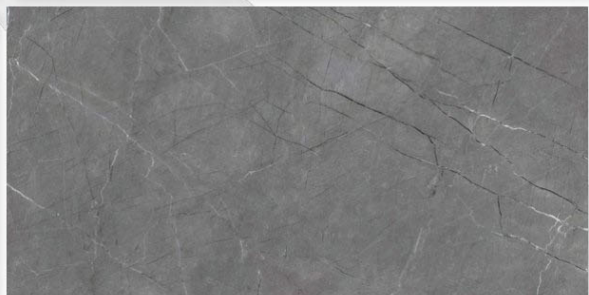

BURBURY GREY

Size
600 X 1200 MM

Finish
Glossy

Thickness
9MM

Random
5