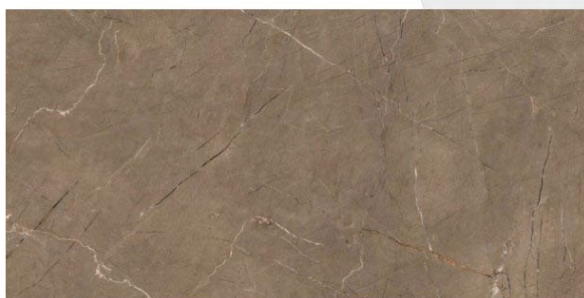

BURBERRY BROWN

Size
600 X 1200 MM

Finish
Glossy

Thickness
9MM

Random
5