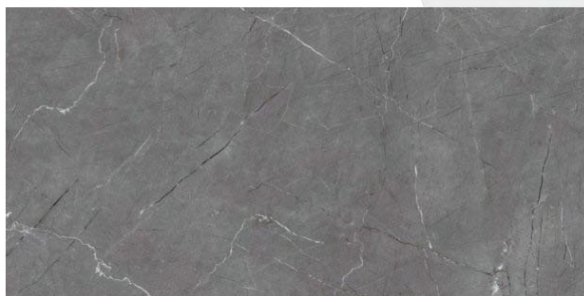

BURBURY GREY

Size
600 X 1200 MM

Finish
Glossy

Thickness
9MM

Random
5