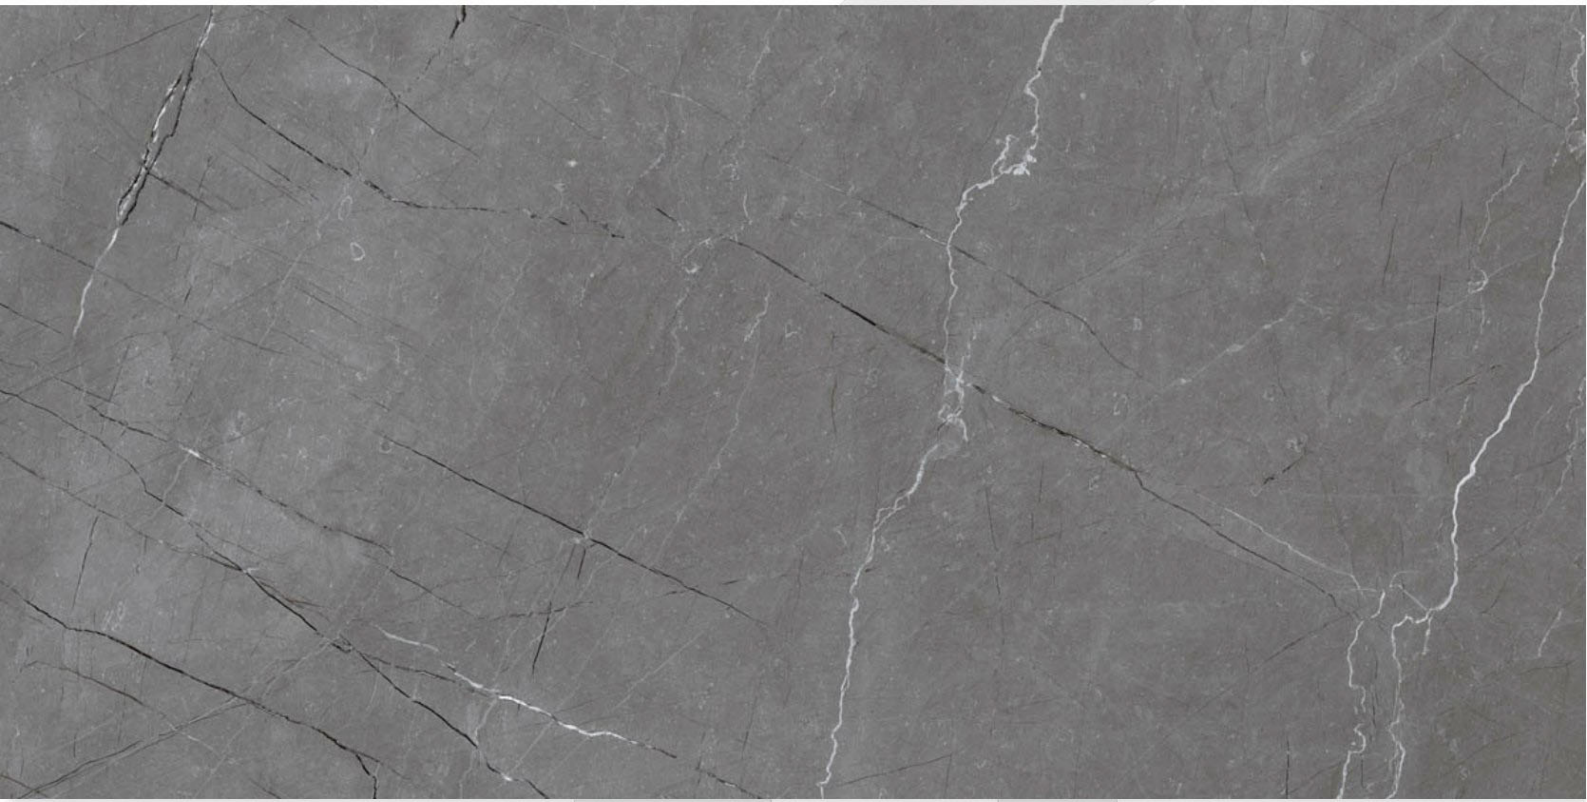

Random
5

BURBURY BROWN

BURBERRY BROWN

Size
600 X 1200 MM

Finish
Glossy

Thickness
9MM

Random
5

BURBURY GREY