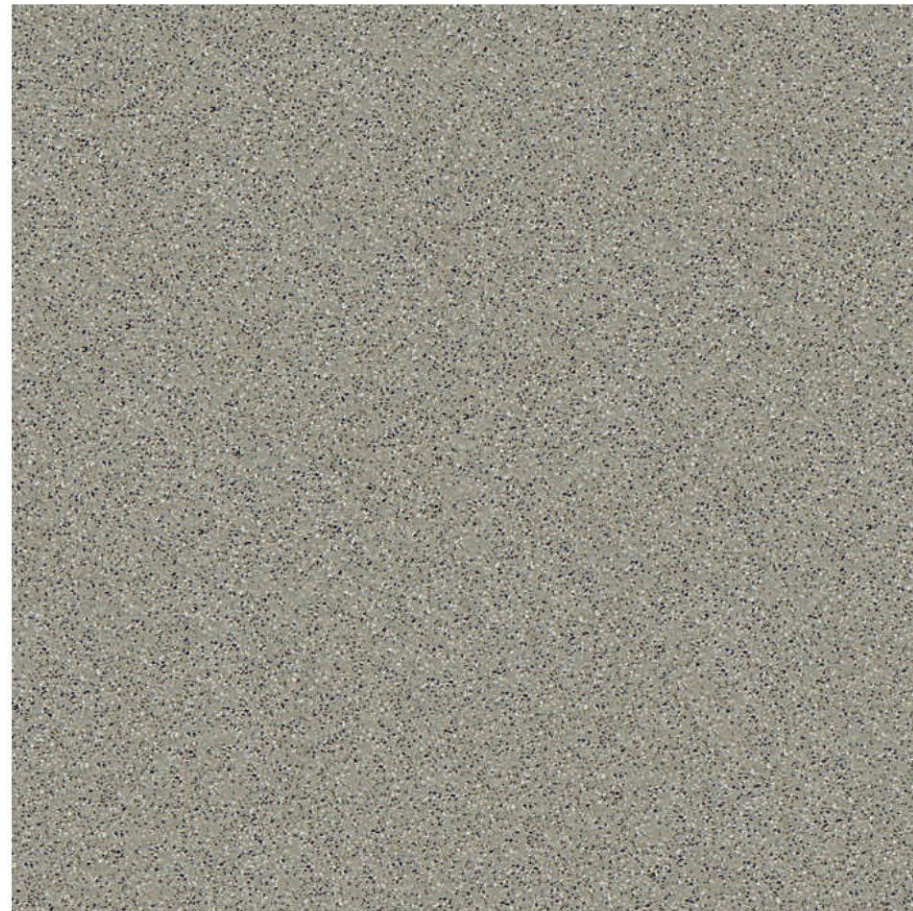

SANDY VERDE

Dark Series

Surface
Satin / Polish

FORMAT

600 x
600 mm

600 x
1200 mm