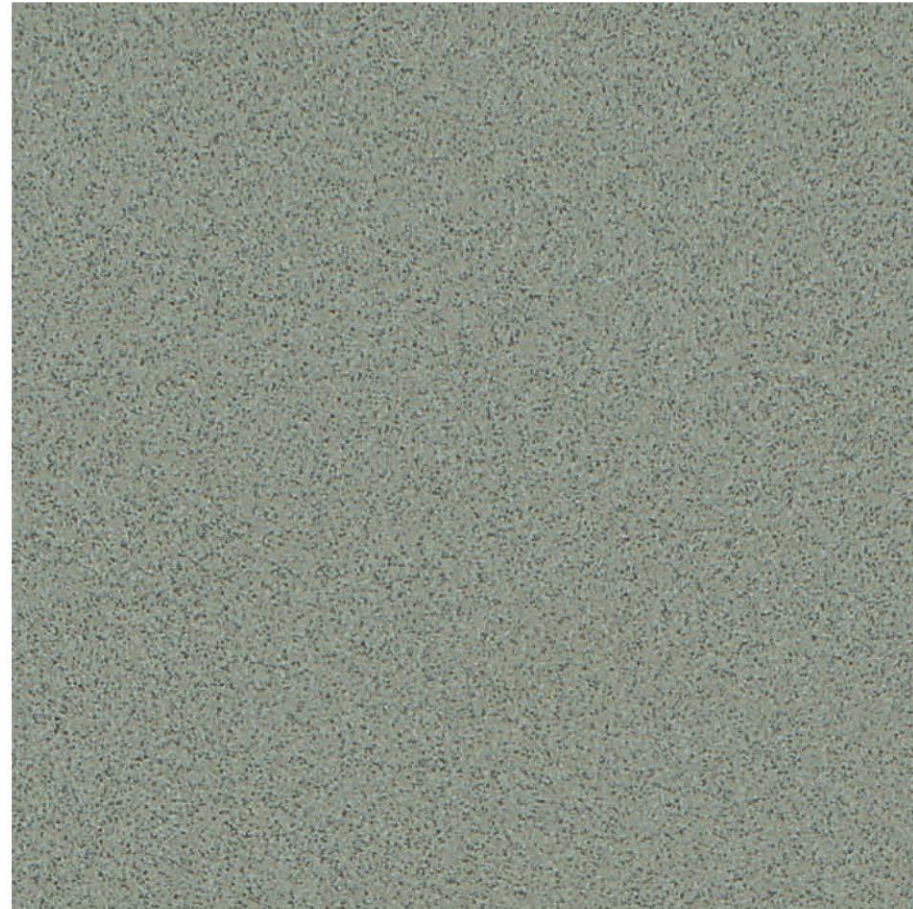

600 x
600 mm

600 x
1200 mm

Surface
Satin / Polish

SANDY COPPER

SANDY KOTA

Dark Series

FORMAT

600 x
600 mm