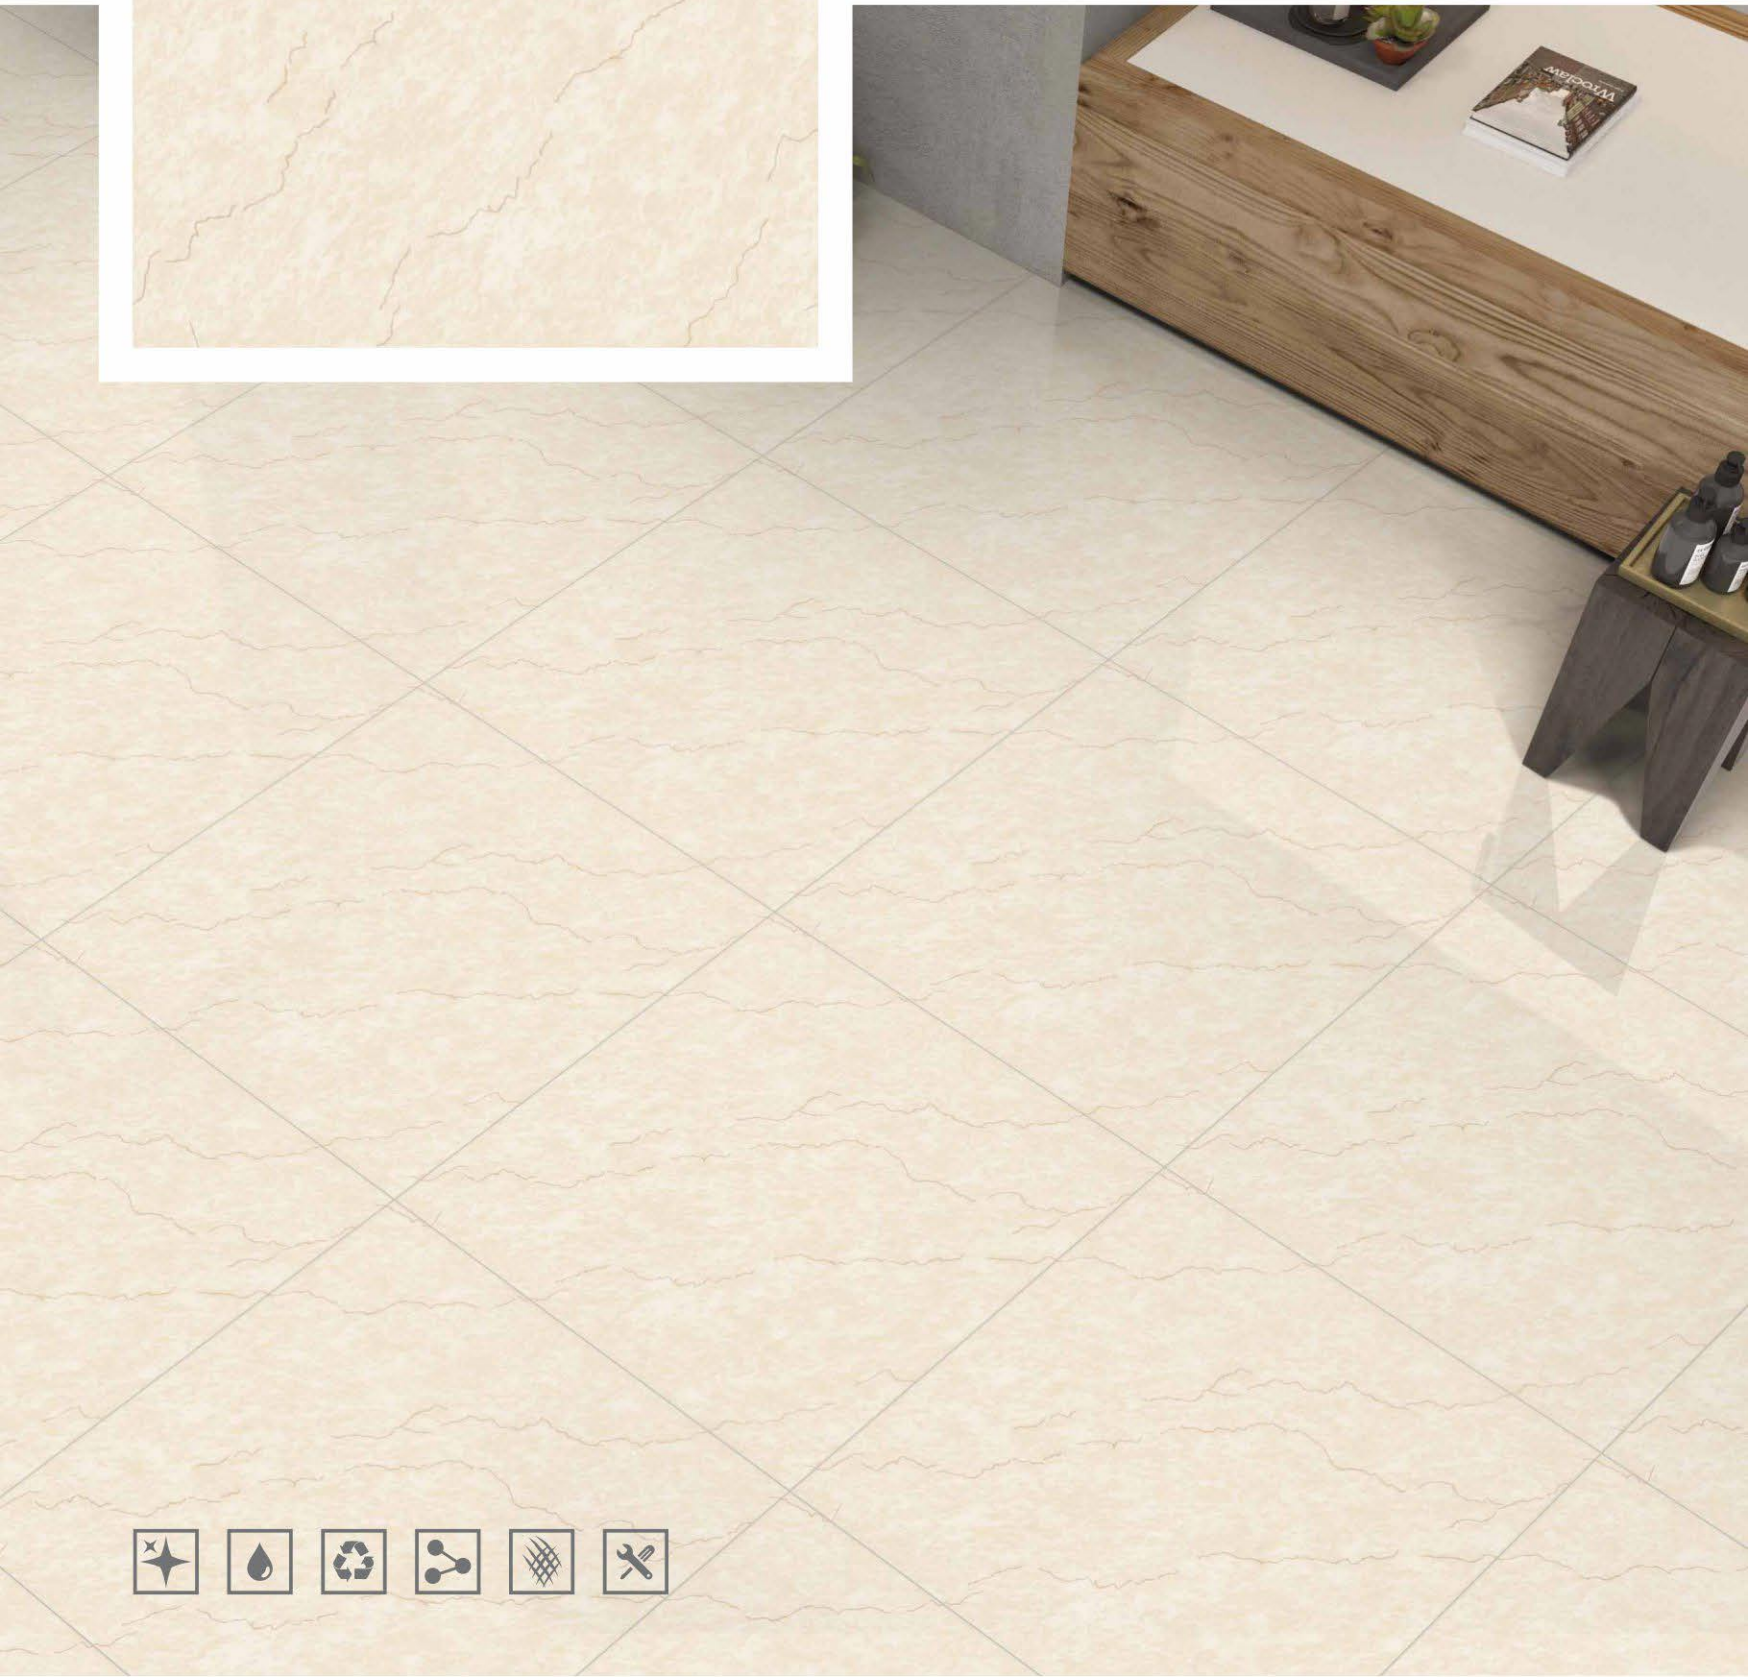

ONLY
NANO
TECHNOLOGY

Cerapoint
●● International

a Point to make your dream Home

DESIGN THAT SPEAKS
THE LANGUAGE OF CHARM

600x600mm

IVORY

600 x
600mm

VOLCANO

600 x
600mm

KENWOOD

600 x
600mm

VIVA LINE

**600 x
600mm**

**TIGER
WOOD**

**600 x
600mm**

POLO

**600 x
600mm**

FLORISH

**600 x
600mm**

**TWISTER
GREY**

600 x
600mm

OLVINE

**600 x
600mm**

CASONA