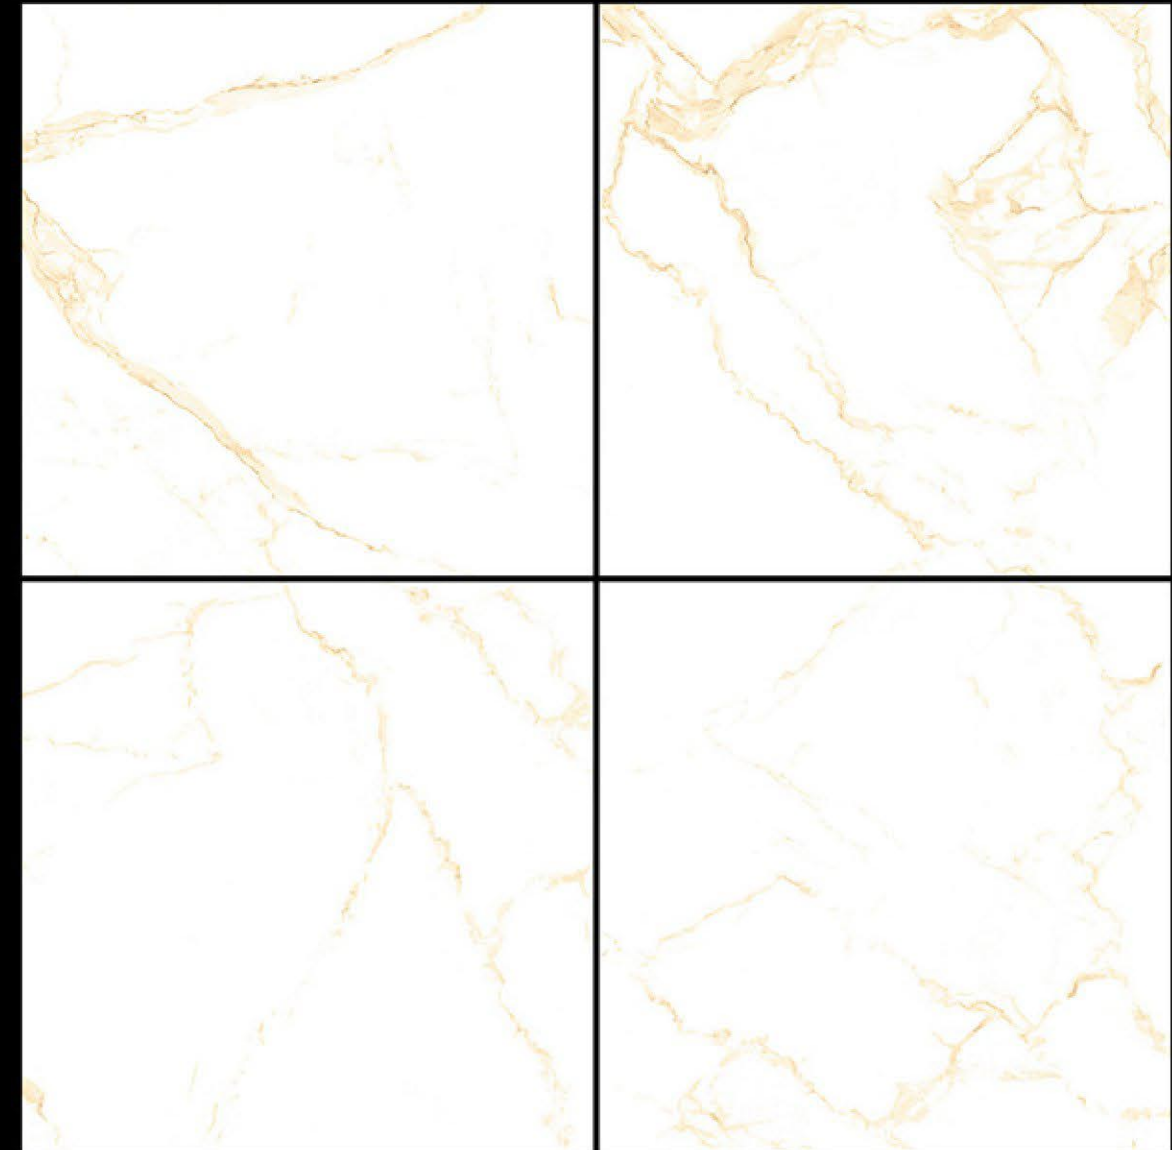

GLOSSY FINISH

600 X 600 MM

1296 BROWN

GLOSSY FINISH

600 X 600 MM

1409 GOLD

GLOSSY FINISH

600 X 600 MM