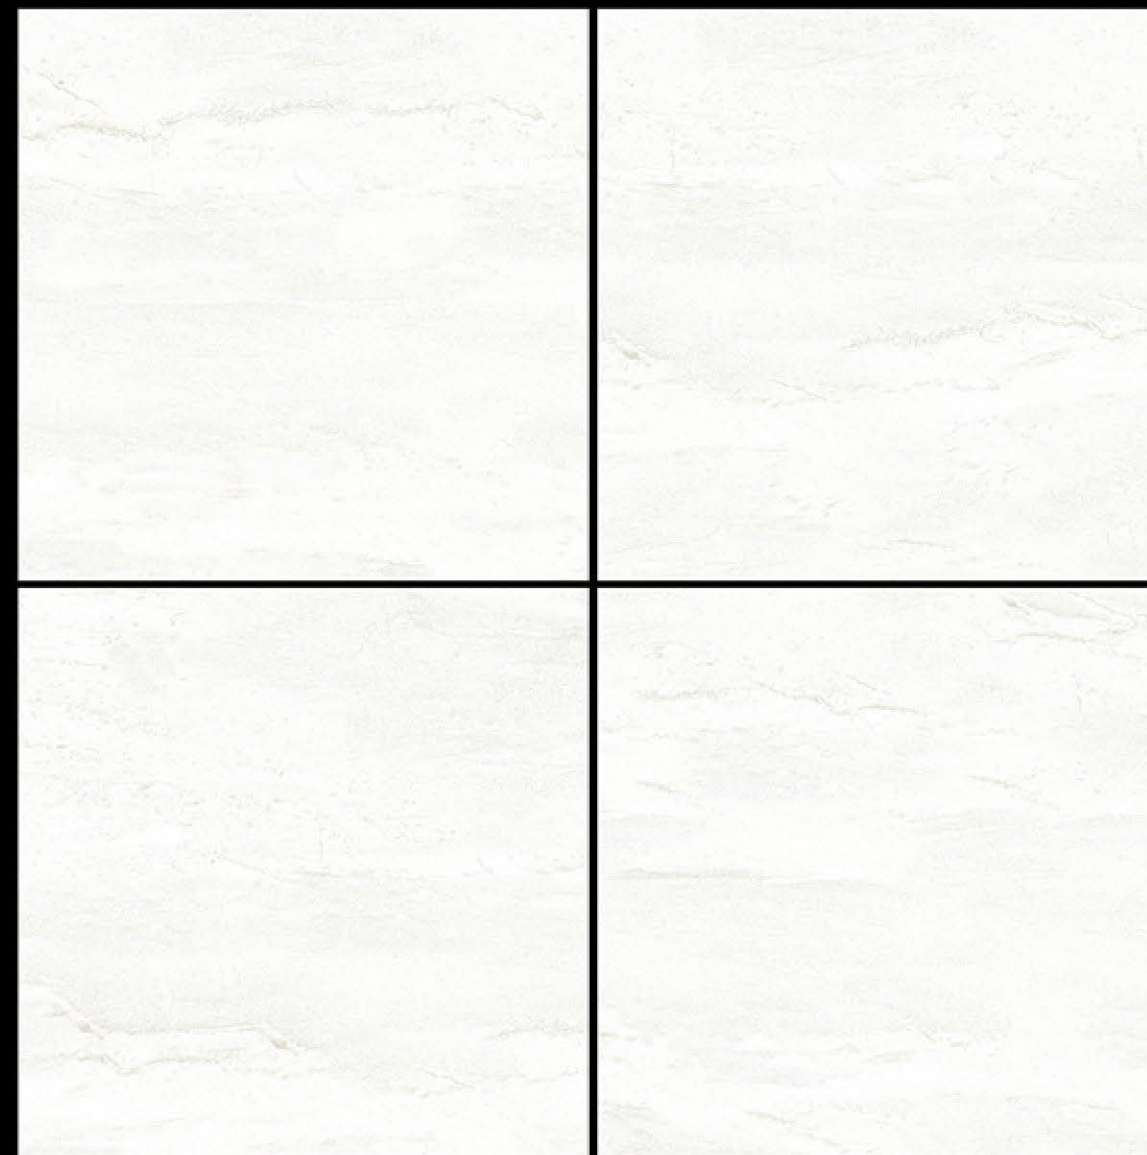

**Cerapoint**

●● International

a **Point** to make your dream **Home**

**VITRIFIED TILES**

**GLOSSY SERIES**

**600X600MM**

GLOSSY FINISH

600 X 600 MM